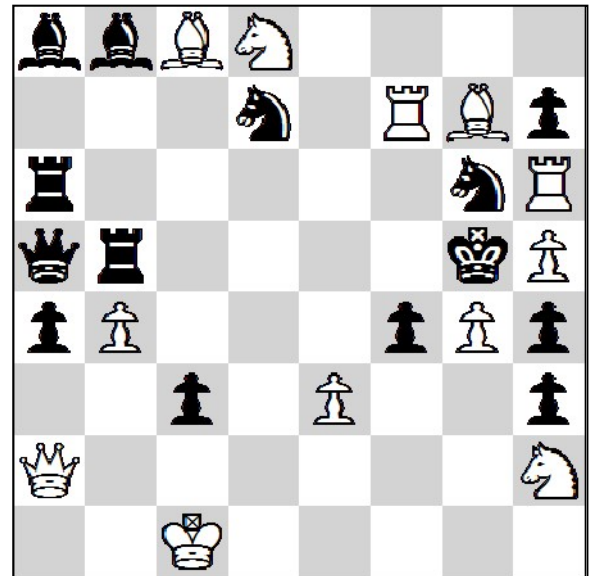

The Championship of the Central Federal District 2024

Russia, Tula 17.02./18.02.2024 - Round 1. (90')

1.

#2

4 + 3

2.

#2

6 + 3

3.

#2

8 + 8

4.

#3

12 + 14

5.

+