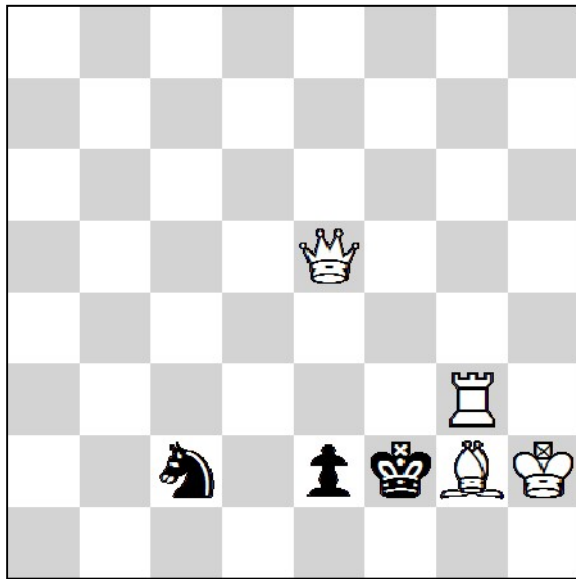

The Championship of the Central Federal District 2024

Russia, Tula 17.02./18.02.2024 - Round 1. (90')

1.

#2

4 + 3

2.

#2

6 + 3

3.

#2

8 + 8

4.

#3

12 + 14

5.

+