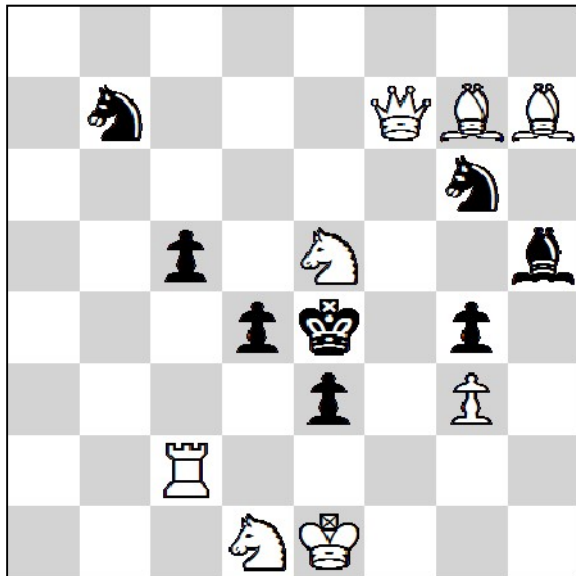

The Championship of the Central Federal District 2024

Russia, Tula 17.02./18.02.2024 - Round 1. (90')

1.

#2

4 + 3

2.

#2

6 + 3

3.

#2

8 + 8

4.

#3

12 + 14

5.

+