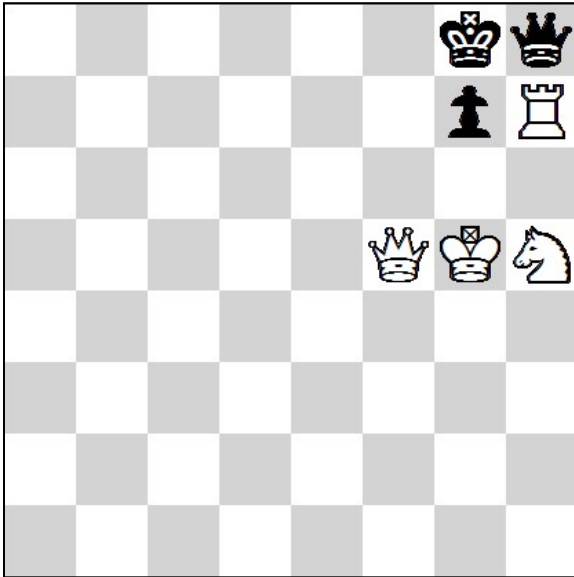

Tula Region Cup

Russia, Tula 21.12./22.12.2024 - Round 1. (90')

1.

#2

4 + 3

2.

#2

4 + 3

3.

#2

8 + 8

4.

#3

3 + 2

5.

=