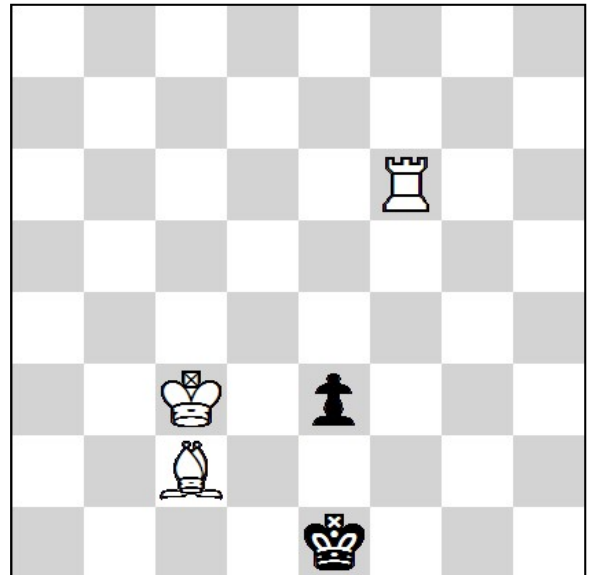

Tula Region Cup

Russia, Tula 21.12./22.12.2024 - Round 1. (90')

1.

#2

4 + 3

2.

#2

4 + 3

3.

#2

8 + 8

4.

#3

3 + 2

5.

=