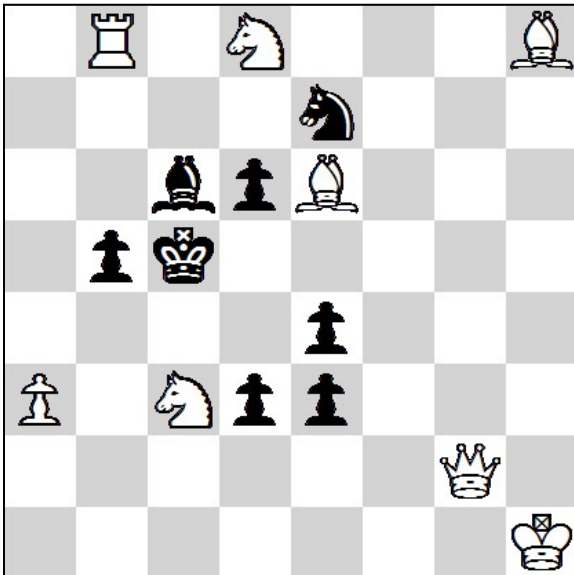

Tula Region Cup

Russia, Tula 21.12./22.12.2024 - Round 1. (90')

1.

#2

4 + 3

2.

#2

4 + 3

3.

#2

8 + 8

4.

#3

3 + 2

5.

=