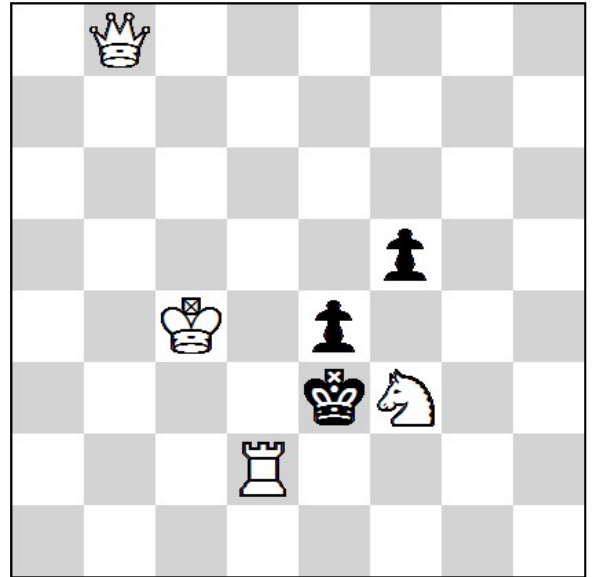

Tula Region Cup

Russia, Tula 21.12./22.12.2024 - Round 1. (90')

1.

#2

4 + 3

2.

#2

4 + 3

3.

#2

8 + 8

4.

#3

3 + 2

5.

=